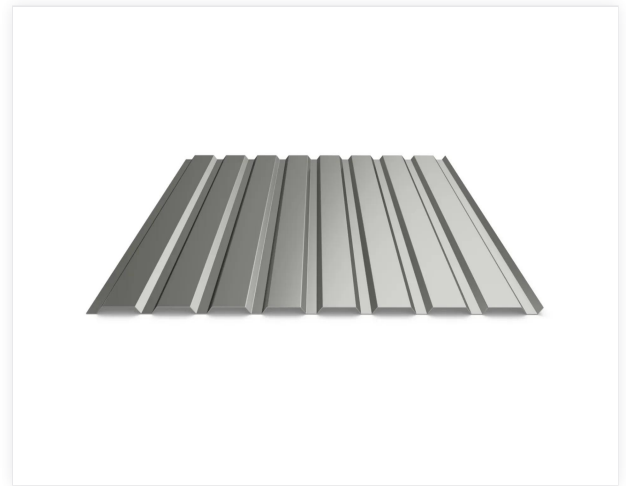

VP16

VP16 is a low-profile wall panel with a wide coverage. An economical option that offers great value for money.

The wall profile is available in two versions: one with a smooth surface and the other with a small center crease on the wide profile crest

- **Material:** Hot-dip galvanized painted steel sheet (or painted aluminum*)
- **Thickness:** 0.50 – 0.60 mm (0.50 mm*)
- **Weight:** 4.35 – 5.23 kg/m² (1.51 kg/m²*)
- **Effective Width:** 1,100 mm
- **Length:** 800 – 6,500 mm (S)
- **Profile Height:** 16 mm
- **Water Lock:** Yes