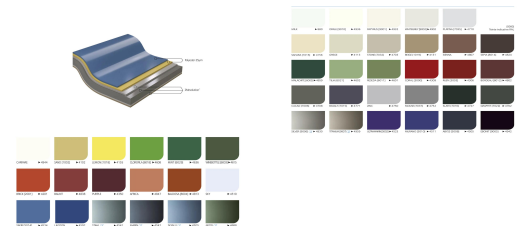

Properties

Request informations →

Documents

Request informations →

Related projects