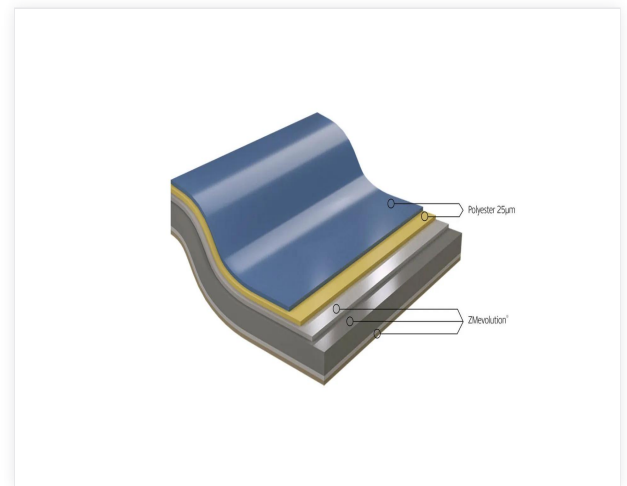

# Hairplus<sup>®</sup> - 25

**Hairplus<sup>®</sup>** is a prepainted galvanized steel with a high temperature, 25µm thick thermosetting polyester two-coat paint for roofing and facade - 40 standard colors in the Colorissime<sup>®</sup> color chart, including a wide variety of metallic colors. Hairplus<sup>®</sup> 25 can be used in non-aggressive atmospheres more than 10km from the sea.

- Hairplus<sup>®</sup> 25µ is recommended for outdoor use in normal atmospheric conditions > 10km from the sea. (Between 3 and 10km consult us) and indoors in non-aggressive low humidity atmospheres
- For tougher environments, the Hairultra<sup>®</sup> or Hairexcel<sup>®</sup> paint system is recommended. Consult our material guide