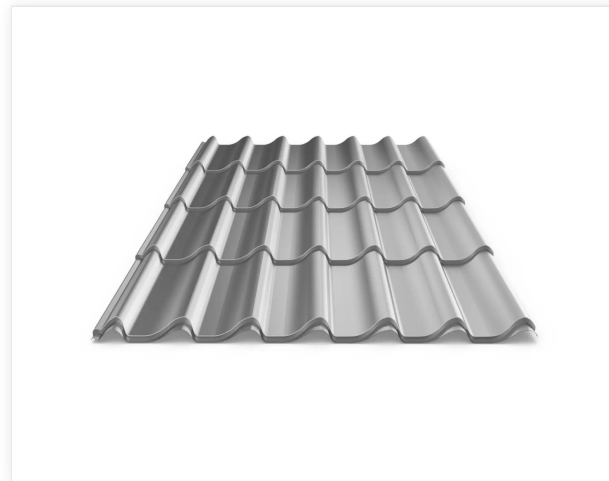

# Original

Original is one of our best-selling roof tiles. It combines a favourable price with good durability. The tile roof tile provides a good overall economy when you calculate the total cost of purchasing, installation time and maintenance.

The tile roof tile comes in several different surface treatments, which means you can choose the surface that suits your particular project.

- Suitable for most roofs down to 14 degrees pitch
- Thickness 0,50mm
- Coverage width: 1050mm
- Length: up to 6500mm