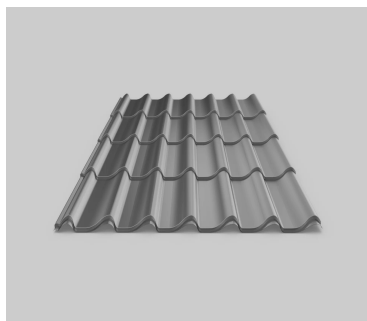

Related products

Related products

Original

Tile profiles