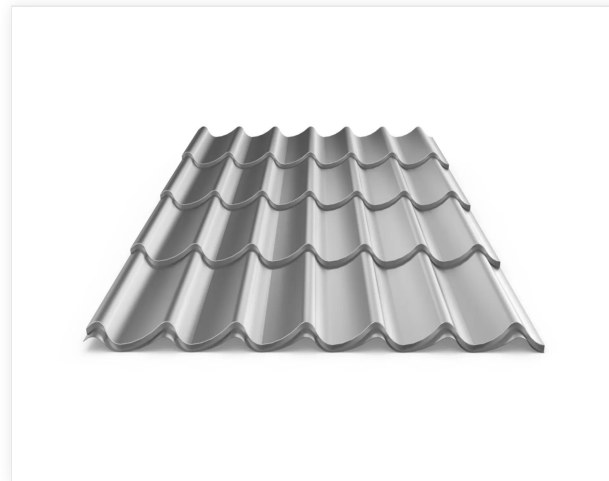

# Solstad

The Solstad roof provides a beautiful, durable and lightweight roof,

The design is reminiscent of a single-ply roof with a dense surface structure that prevents moss formation.

- Suitable for all roofs with slopes down to 14 degrees
- Thickness: 0,50mm
- Coverage Width: 1050mm
- Length: up to 6500mm